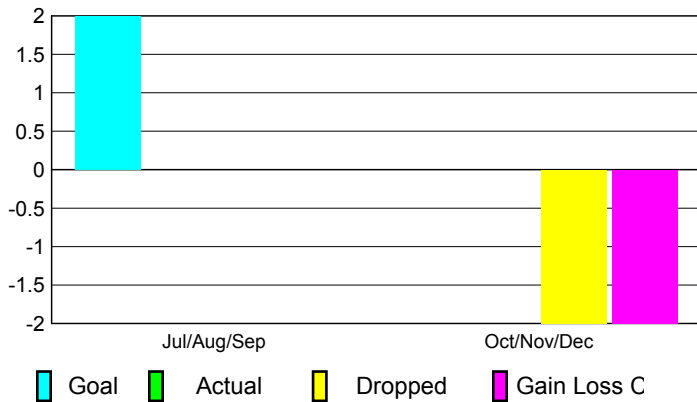

2010-2011 GMT Reports for District (or Undistricted) **District 14 R**

GMT: STEVEN D SHERER

Location: PENNSYLVANIA

GMT CA: 1

CLUBS

**Club Results
2010-2011**

**Clubs
2009-2010**

Month	New Club Goal	Actual New Clubs	Actual Dropped Clubs	Gain/Loss of Clubs	Gain/Loss of Clubs
Jul/Aug/Sep	2	0	0	0	0
Oct/Nov/Dec	0	0	-2	-2	0
Totals	2	0	-2	-2	0

Club Results 2010-2011

Goal, New, Dropped, Gain/Loss

Comparison of Club Gain/Loss

Current Year Compared to the Previous Year

YTD Status Quo Clubs 2010-2011

Status Quo Clubs Compared to Status Quo Members

MEMBERSHIP